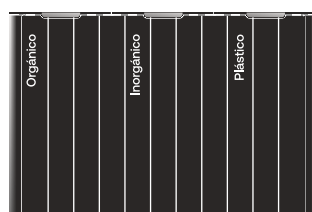

Acero Inoxidable
Stainless Steel

Madera Tropical
Tropical Wood

120 / 45 / 77 cm
47 / 18 / 30 in