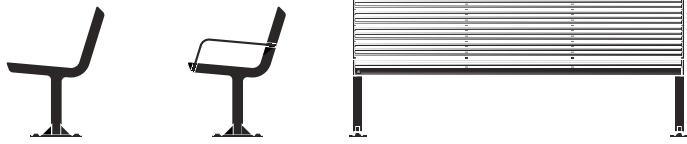

Chico
Small

Dimensiones
Size

Estructura
Structure

Asiento
Seat

Color

*con / sin Descansabrazos with / without Armrest

			60 / 59 / 78 cm 24 / 23 / 31 in	Acero al carbón Carbon Steel	Acero al carbón Carbon Steel	
			60 / 59 / 78 cm 24 / 23 / 31 in	Acero al carbón Carbon Steel	Madera Tropical Tropical Wood	
			60 / 59 / 78 cm 24 / 23 / 31 in	Acero Inoxidable Stainless Steel	Acero Inoxidable Stainless Steel	
			60 / 59 / 78 cm 24 / 23 / 31 in	Acero Inoxidable Stainless Steel	Madera Tropical Tropical Wood	

Mediano
Medium

*con / sin Descansabrazos with / without Armrest

			150 / 59 / 78 cm 71 / 23 / 31 in	Acero al carbón Carbon Steel	Acero al carbón Carbon Steel	
			150 / 59 / 78 cm 71 / 23 / 31 in	Acero al carbón Carbon Steel	Madera Tropical Tropical Wood	
			150 / 59 / 78 cm 71 / 23 / 31 in	Acero Inoxidable Stainless Steel	Acero Inoxidable Stainless Steel	
			150 / 59 / 78 cm 71 / 23 / 31 in	Acero Inoxidable Stainless Steel	Madera Tropical Tropical Wood	

Grande
Large

Dimensiones
Size

Estructura
Structure

Asiento
Seat

Color

*con / sin Descansabrazos with / without Armrest

180 / 59 / 78 cm
71 / 23 / 31 in

Acero al carbón
Carbon Steel

Acero al carbón
Carbon Steel

180 / 59 / 78 cm
71 / 23 / 31 in

Acero al carbón
Carbon Steel

Madera Tropical
Tropical Wood

180 / 59 / 78 cm
71 / 23 / 31 in

Acero Inoxidable
Stainless Steel

Acero Inoxidable
Stainless Steel