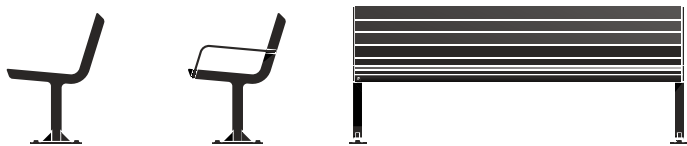

Chico
Small

Dimensiones
Size

Estructura
Structure

Asiento
Seat

Color

*con / sin Descansabrazos with / without Armrest

			60 / 59 / 78 cm 24 / 23 / 31 in	Acero al carbón Carbon Steel	Acero al carbón Carbon Steel	
			60 / 59 / 78 cm 24 / 23 / 31 in	Acero al carbón Carbon Steel	Madera Tropical Tropical Wood	
			60 / 59 / 78 cm 24 / 23 / 31 in	Acero Inoxidable Stainless Steel	Acero Inoxidable Stainless Steel	
			60 / 59 / 78 cm 24 / 23 / 31 in	Acero Inoxidable Stainless Steel	Madera Tropical Tropical Wood	

Mediano
Medium

*con / sin Descansabrazos with / without Armrest

			150 / 59 / 78 cm 71 / 23 / 31 in	Acero al carbón Carbon Steel	Acero al carbón Carbon Steel	
			150 / 59 / 78 cm 71 / 23 / 31 in	Acero al carbón Carbon Steel	Madera Tropical Tropical Wood	
			150 / 59 / 78 cm 71 / 23 / 31 in	Acero Inoxidable Stainless Steel	Acero Inoxidable Stainless Steel	
			150 / 59 / 78 cm 71 / 23 / 31 in	Acero Inoxidable Stainless Steel	Madera Tropical Tropical Wood	

Grande
Large

Dimensiones
Size

Estructura
Structure

Asiento
Seat

Color

*con / sin Descansabrazos with / without Armrest

180 / 59 / 78 cm
71 / 23 / 31 in

Acero al carbón
Carbon Steel

Acero al carbón
Carbon Steel

180 / 59 / 78 cm
71 / 23 / 31 in

Acero al carbón
Carbon Steel

Madera Tropical
Tropical Wood

180 / 59 / 78 cm
71 / 23 / 31 in

Acero Inoxidable
Stainless Steel

Acero Inoxidable
Stainless Steel