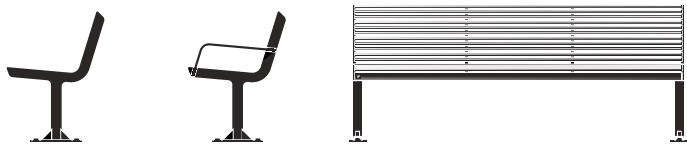

Chico
Small

Dimensiones
Size

Estructura
Structure

Asiento
Seat

Color

*con / sin Descansabrazos with / without Armrest

			60 / 59 / 78 cm 24 / 23 / 31 in	Acero al carbón Carbon Steel	Acero al carbón Carbon Steel	
			60 / 59 / 78 cm 24 / 23 / 31 in	Acero al carbón Carbon Steel	Madera Tropical Tropical Wood	
			60 / 59 / 78 cm 24 / 23 / 31 in	Acero Inoxidable Stainless Steel	Acero Inoxidable Stainless Steel	
			60 / 59 / 78 cm 24 / 23 / 31 in	Acero Inoxidable Stainless Steel	Madera Tropical Tropical Wood	

Mediano
Medium

*con / sin Descansabrazos with / without Armrest

			150 / 59 / 78 cm 71 / 23 / 31 in	Acero al carbón Carbon Steel	Acero al carbón Carbon Steel	
			150 / 59 / 78 cm 71 / 23 / 31 in	Acero al carbón Carbon Steel	Madera Tropical Tropical Wood	
			150 / 59 / 78 cm 71 / 23 / 31 in	Acero Inoxidable Stainless Steel	Acero Inoxidable Stainless Steel	
			150 / 59 / 78 cm 71 / 23 / 31 in	Acero Inoxidable Stainless Steel	Madera Tropical Tropical Wood	

Grande
Large

Dimensiones
Size

Estructura
Structure

Asiento
Seat

Color

*con / sin Descansabrazos with / without Armrest

180 / 59 / 78 cm
71 / 23 / 31 in

Acero al carbón
Carbon Steel

Acero al carbón
Carbon Steel

180 / 59 / 78 cm
71 / 23 / 31 in

Acero al carbón
Carbon Steel

Madera Tropical
Tropical Wood

180 / 59 / 78 cm
71 / 23 / 31 in

Acero Inoxidable
Stainless Steel

Acero Inoxidable
Stainless Steel