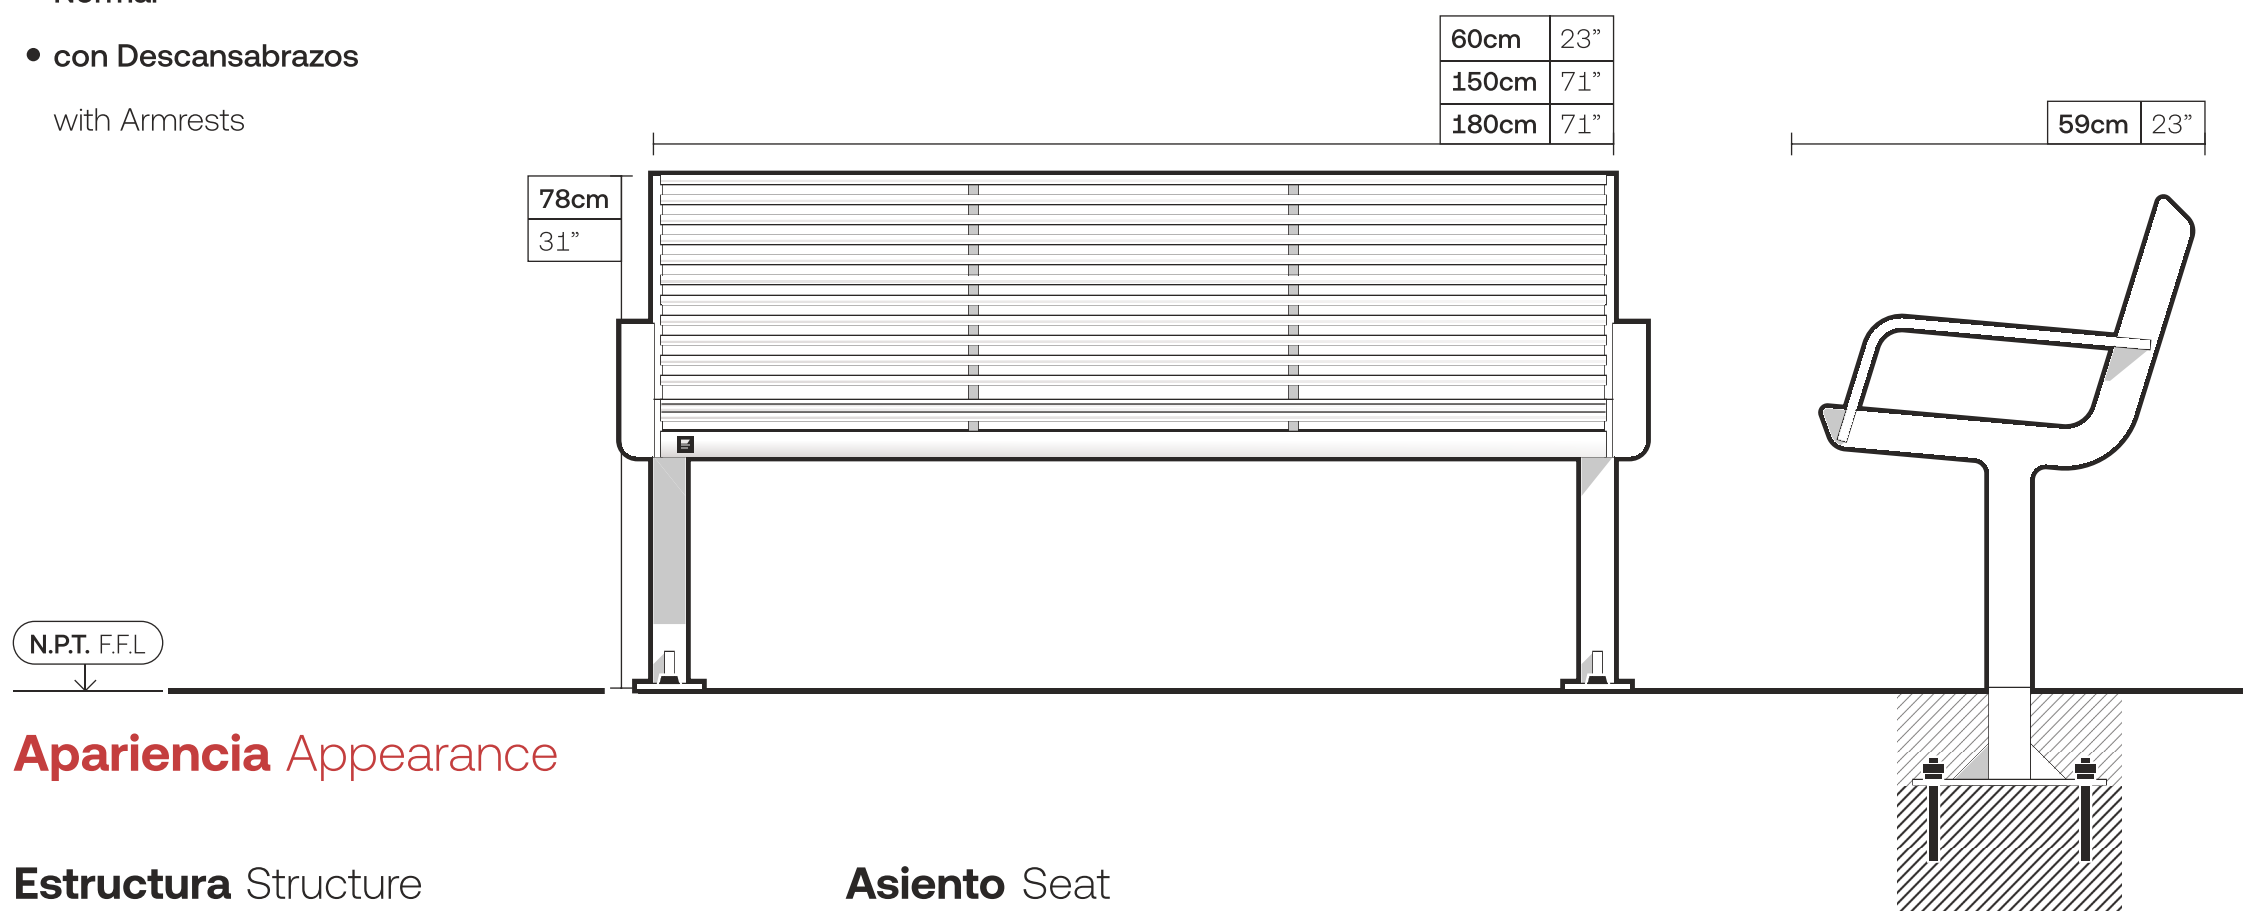

BAN-003

Banca Bench

Esta banca tiene un diseño único, con dos patas singulares que brindan equilibrio y soporte. Está disponible en tres tamaños diferentes, con reposabrazos o sin ellos, convirtiéndose en un elegante y funcional complemento para cualquier espacio urbano.

This bench has a unique design, with two singular legs that provide balance and support. It is available in three different sizes, with armrests or not, making it a stylish and functional addition to any urban space.

Variables Variants

Tipología Typology

- Normal
- con Descansabrazos
  with Armrests

Peso (Metal): 51 kg

Peso (Madera): 36 kg

Apariencia Appearance

Estructura Structure

- Acero al Carbón Carbon Steel
- Acero Inoxidable Stainless Steel

Asiento Seat

- Acero al Carbón Carbon Steel
- Acero Inoxidable Stainless Steel
- Madera Tropical Tropical Wood

Configuraciones Settings

Tamaños Sizes

- Chico Small
- Mediano Medium
- Grande Large

Instalación Installation

- Taqueteable Fastened
- Ahogado Drowned