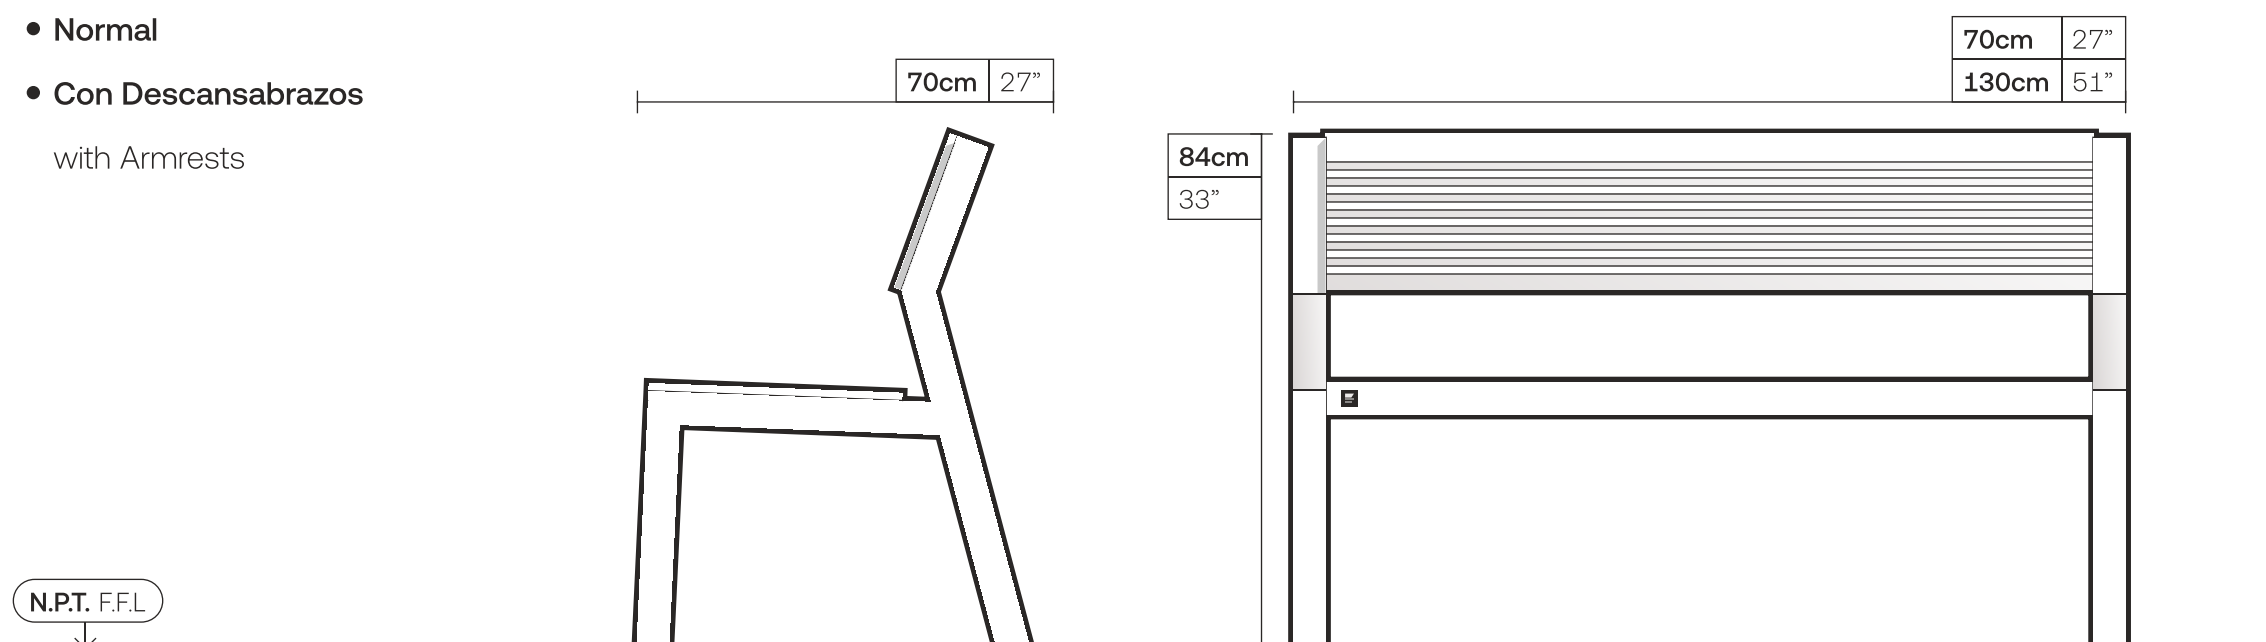

BAN-007

Banca Bench

Como empresa buscamos que cada vez más espacios públicos cuenten con asientos cómodos, espacios de reposo dignos. Esta banca, en sus dos versiones (asiento de madera y asiento de metal) es extremadamente fácil de instalar, además de ser un producto asequible para diversos proyectos públicos, sin sacrificar calidad y durabilidad.

Our bench features a sleek geometric design. The BAN-007 is a sturdy and long-lasting product that comes in two sizes, with various color options and seat choices to fit your needs. It's an excellent option for public projects, as it's affordable but doesn't compromise on quality or durability in any outdoor setting.

Variables Variants

Peso (Madera):33 kg

Peso (Metal):38 kg

Tipología Typology

- Normal
- Con Descansabrazos
  with Armrests

Apariencia Appearance

Cuerpo Body

- Acero al Carbón Carbon Steel
- Acero Inoxidable Stainless Steel

Asiento Seat

- Acero al Carbón Carbon Steel
- Acero Inoxidable Stainless Steel
- Madera Tropical Tropical Wood

Configuraciones Settings

Tamaños Sizes

- Chico Small
- Grande Large

Instalación Installation

- Taqueteable Fastened